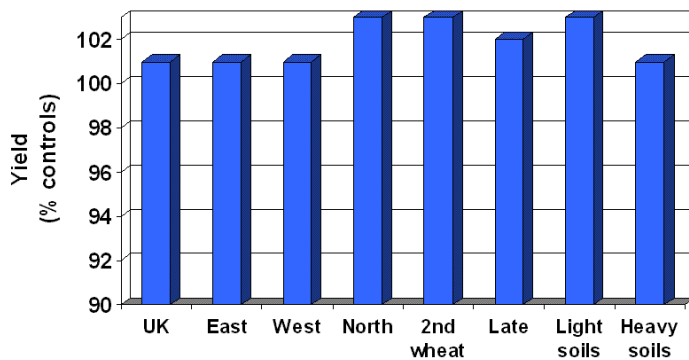

Winter Wheat - Parentage: Falstaff x Shannon

- Tried and tested farmer-friendly variety; a reliable performer
- Good all-round disease resistance
- Free tillering competitive variety - gives results even in tough seedbeds

Rotational and Regional Performance

First listed in 2004, Gladiator has a proven track record on-farm as a consistent and reliable performer. Gladiator remains a competitive variety, delivering results across regions and rotational positions on-farm. It is valued as a consistently high yielding wheat; combining good standing, robust disease resistance and high specific weight.