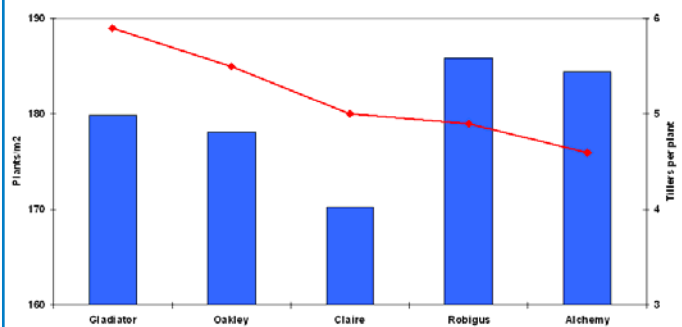

Agronomy

Gladiator is a fast developing variety with excellent tillering capacity. Gladiator is chlorotoluron-tolerant.

Source: Independent trials 2007