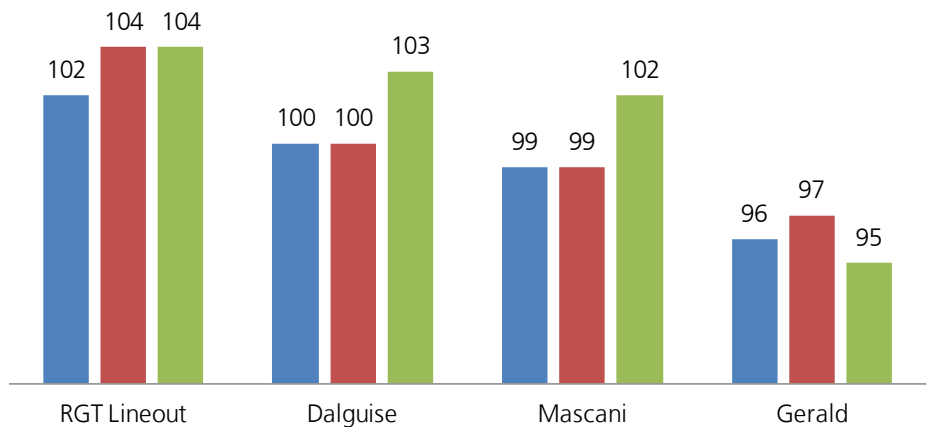

## YIELD

UK  
**102%**

Treated yield as % of controls.

## AGRONOMICS

Resistance to lodging	[7]
Straw Length cm	111
Ripening (+/- Mascani)	-2

## GRAIN QUALITY

Kernel content (%)	76.3
Specific Weight (kg/h)	53.2

■ East ■ South ■ West